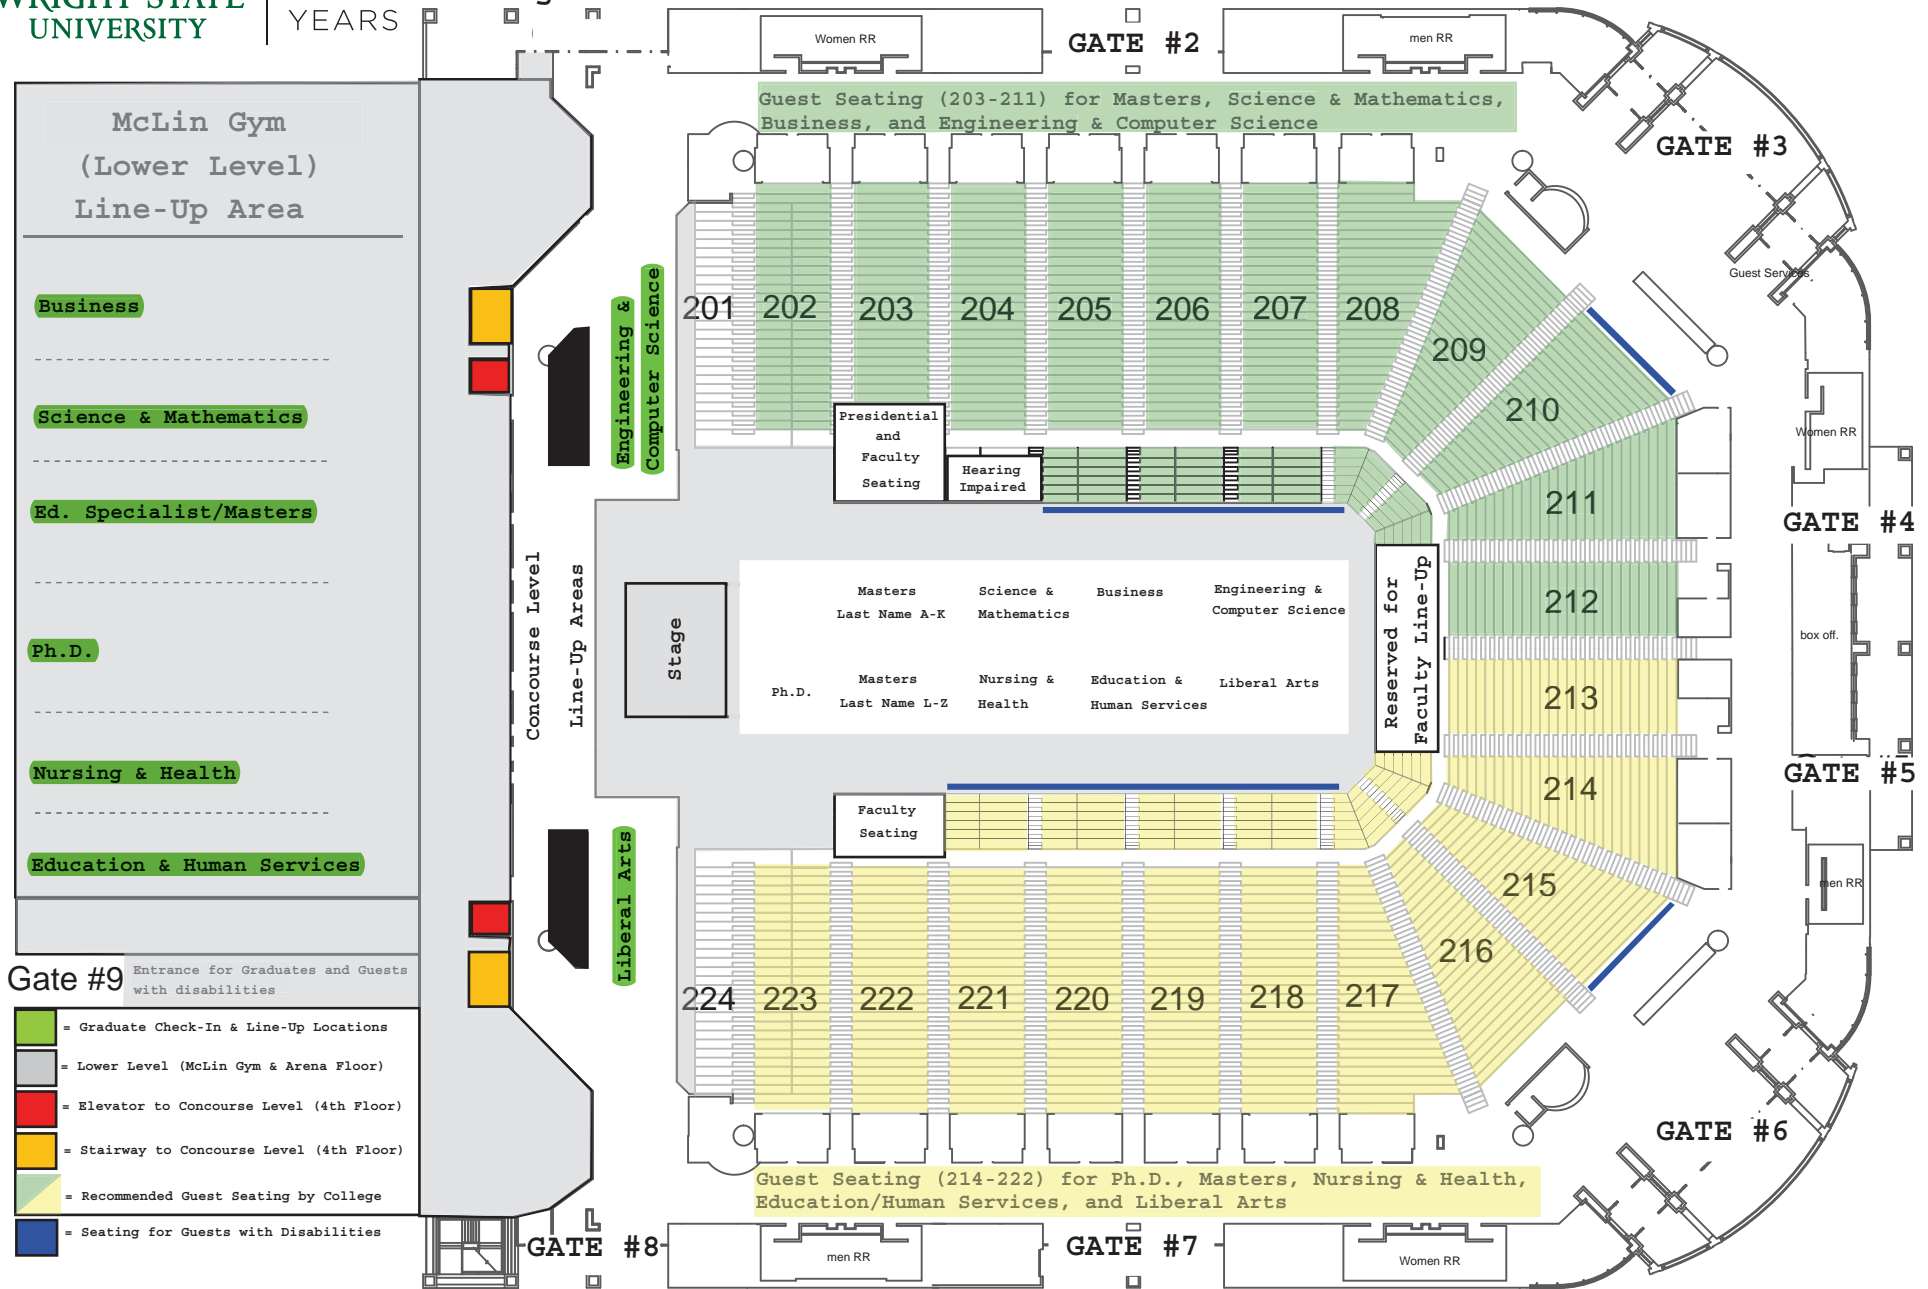

50
YEARS

April 2018 Commencement
Wright State University Nutter Center
Seating Plan

Parking for Graduates and Guests with Disabilities in Lot #9

FLOOR DIAGRAM IS SUBJECT TO CHANGE