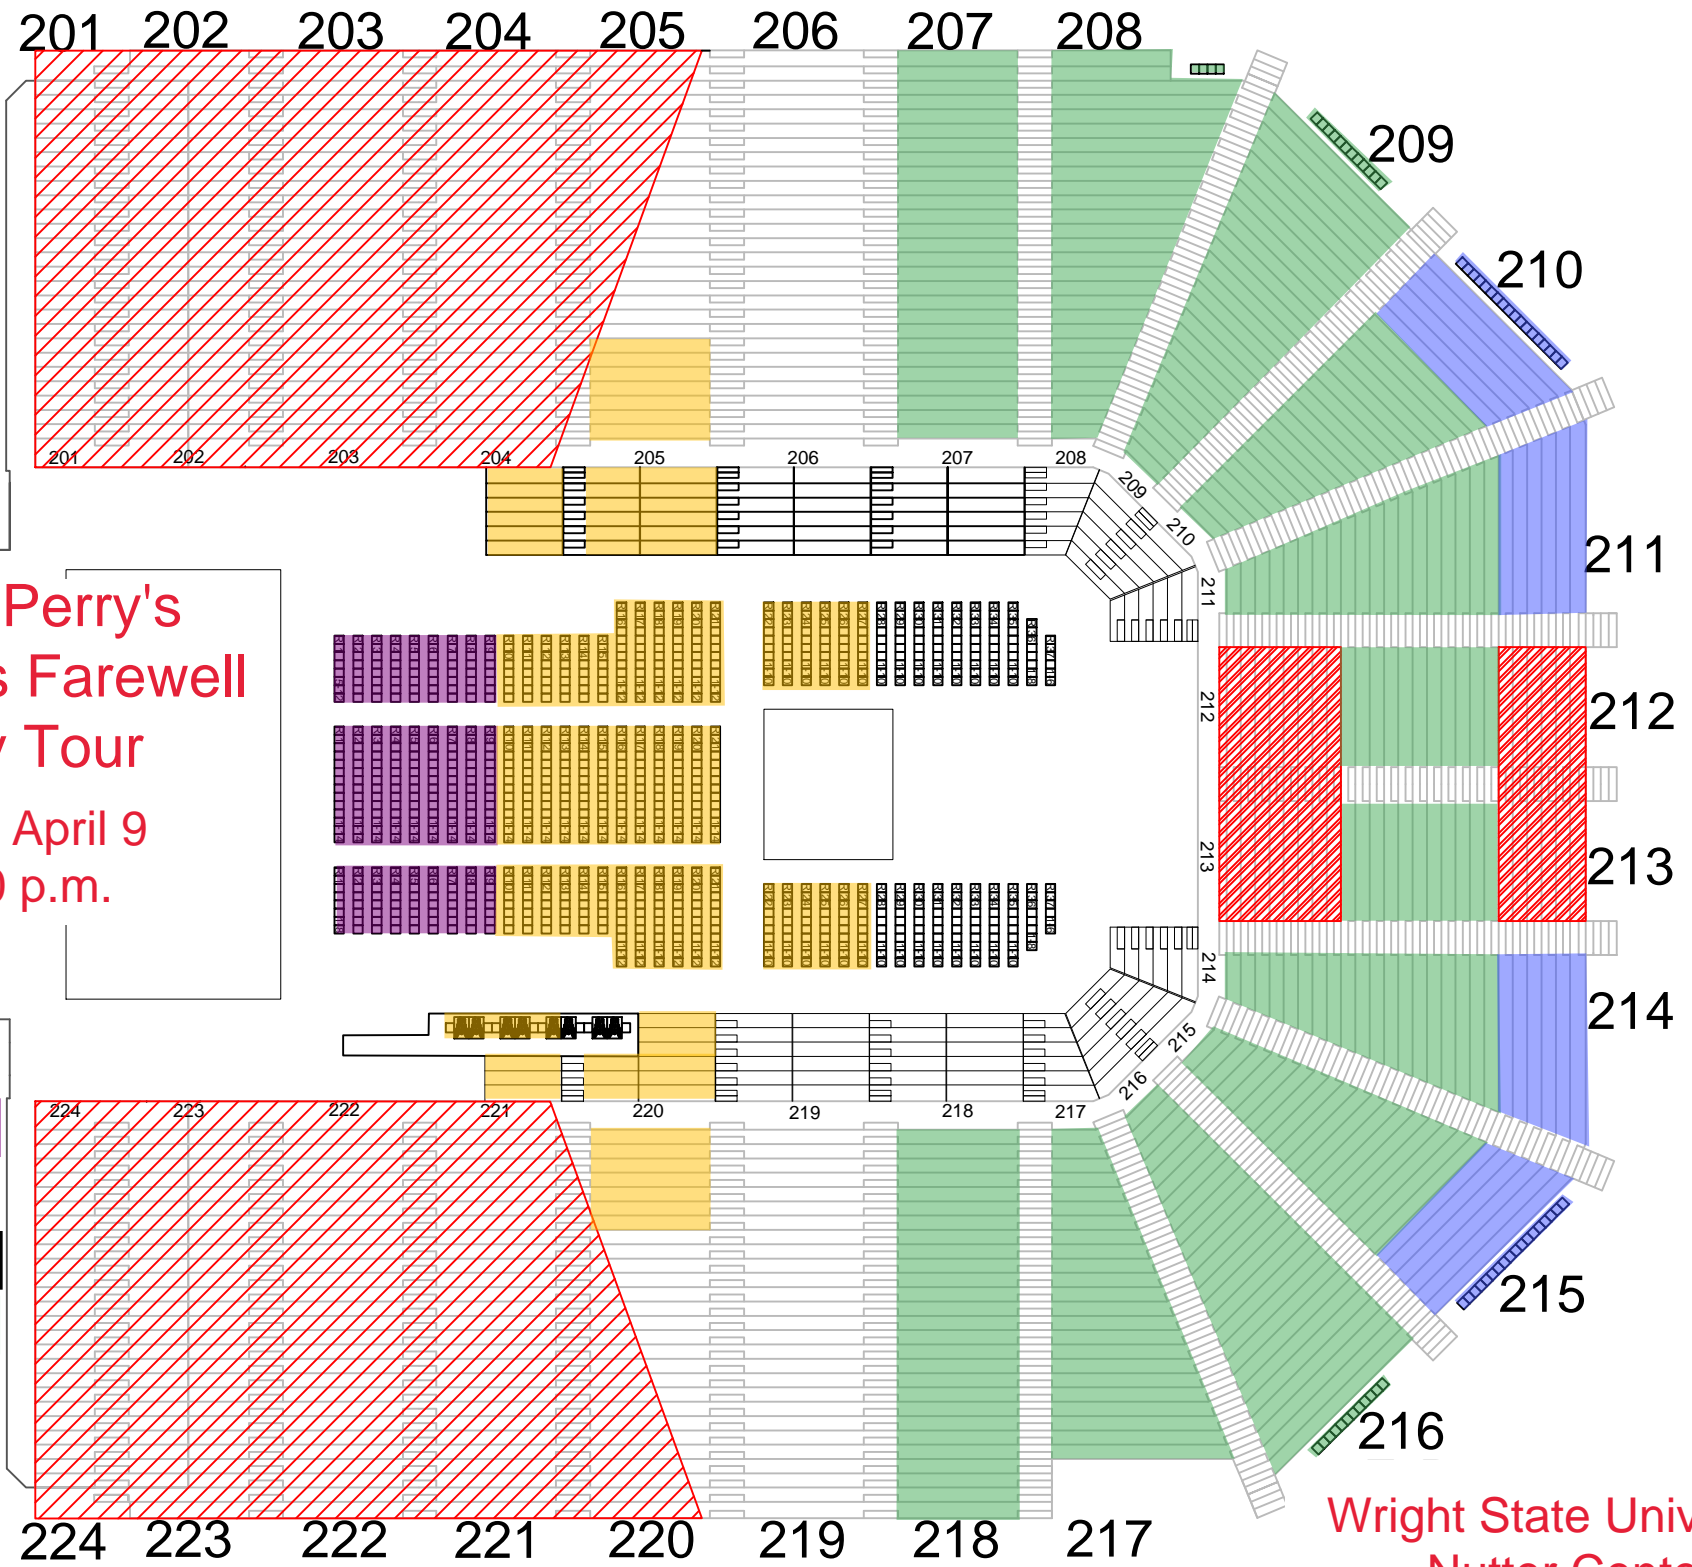

**Tyler Perry's
Madea's Farewell
Play Tour**
Tues, April 9
7:30 p.m.

- P1 - \$113**
- P2 - \$88**
- P3 - \$78**
- P4 - \$68**
- P5 - \$48**

**Wright State University
Nutter Center**