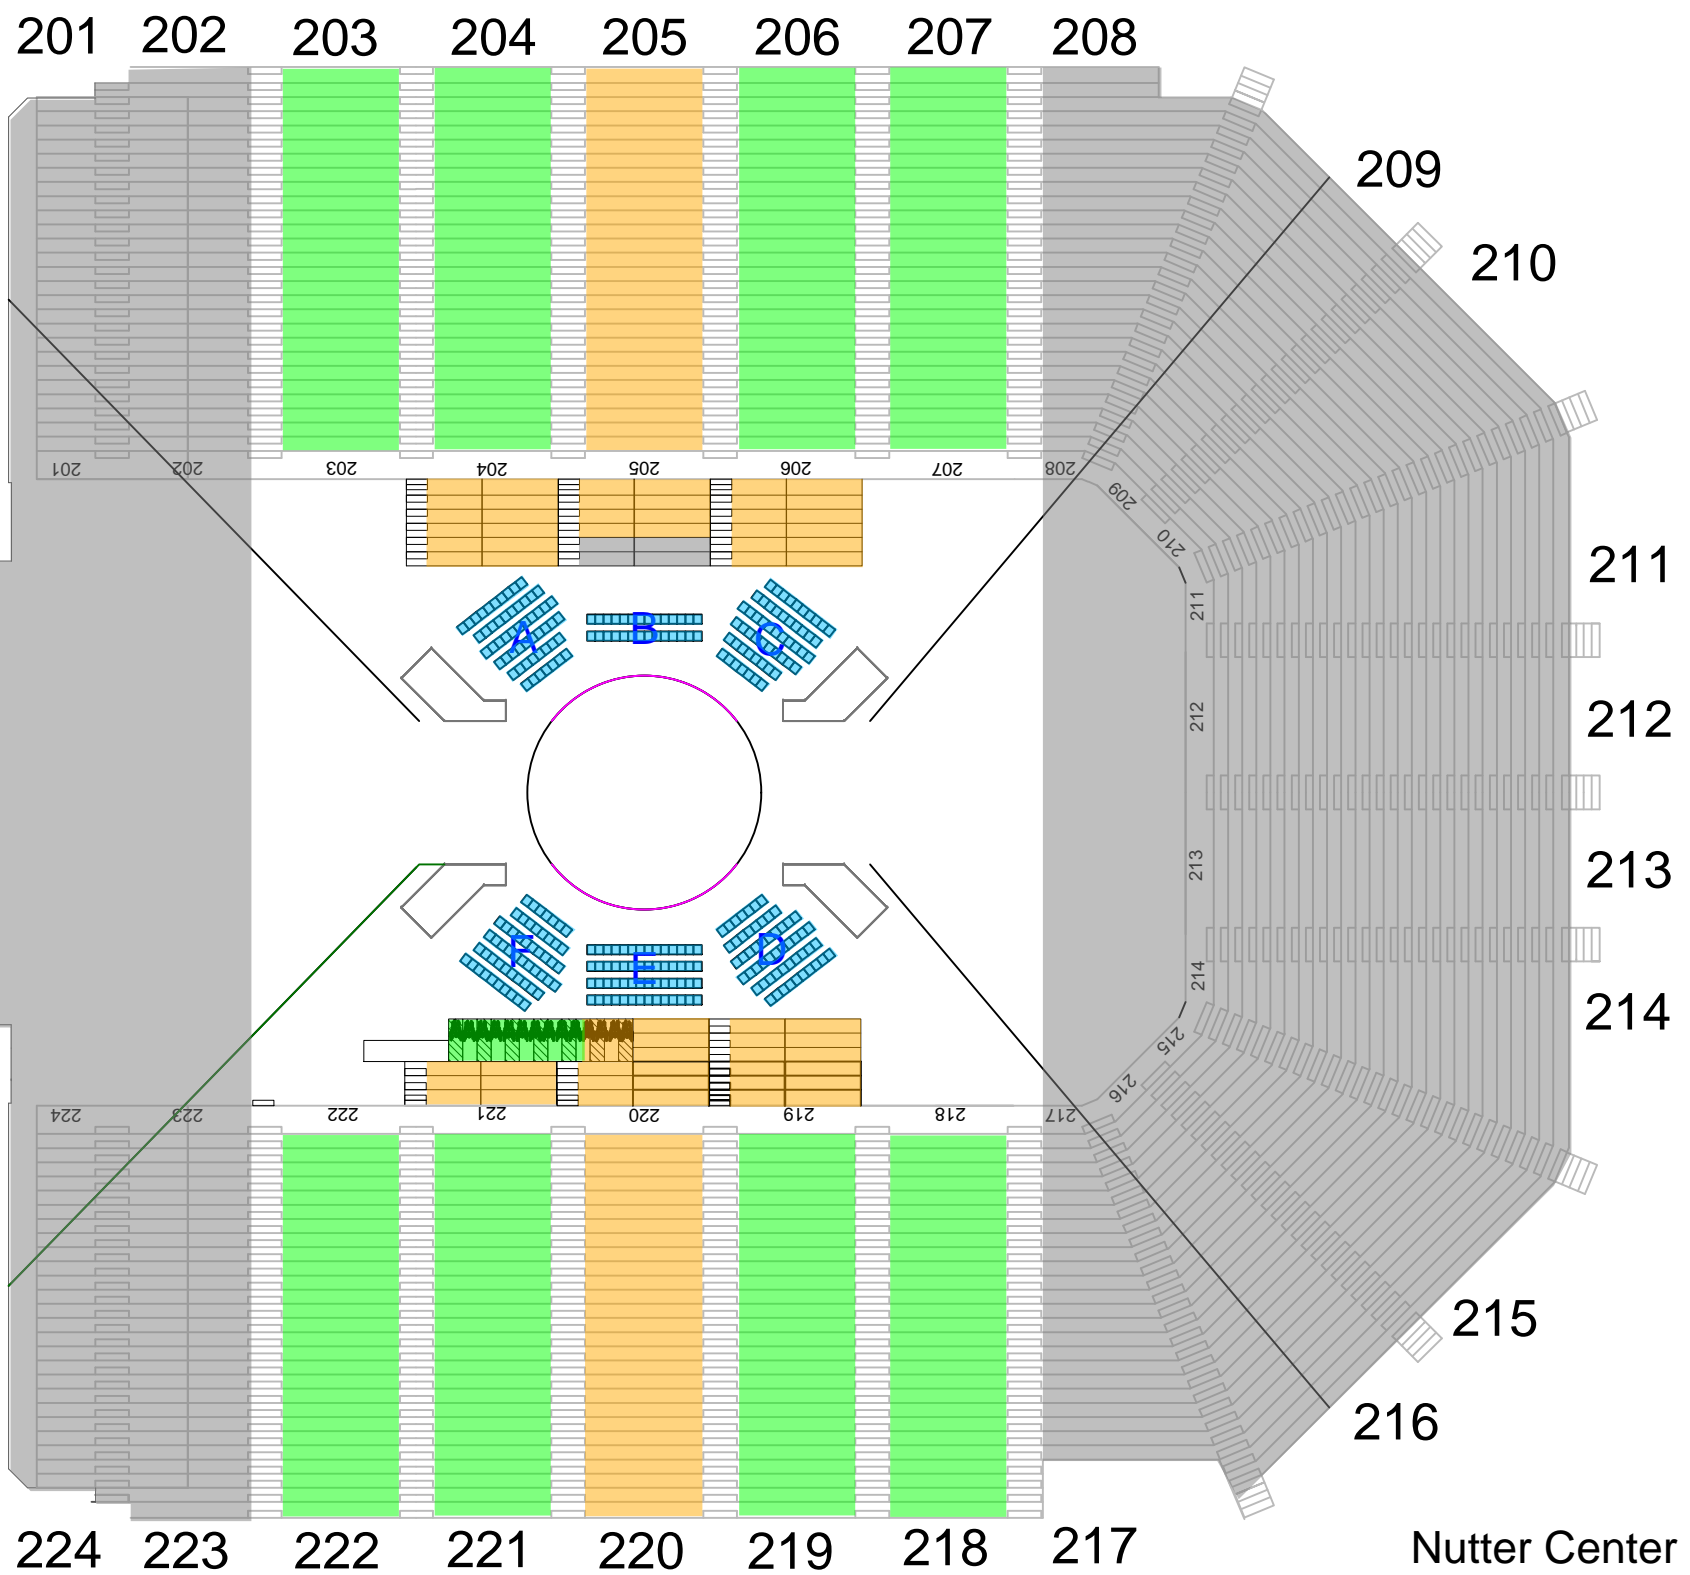

Cirque du Soleil CORTEO

Wed, May 8 @ 7:30pm
Thur, May 9 @ 7:30pm
Fri, May 10 @ 7:30pm
Sat, May 11 @ 3:30pm
Sat, May 11 @ 7:30pm
Sun, May 12 @ 1:00pm
Sun, May 12 @ 5:00pm

P1
P2
P3

Nutter Center