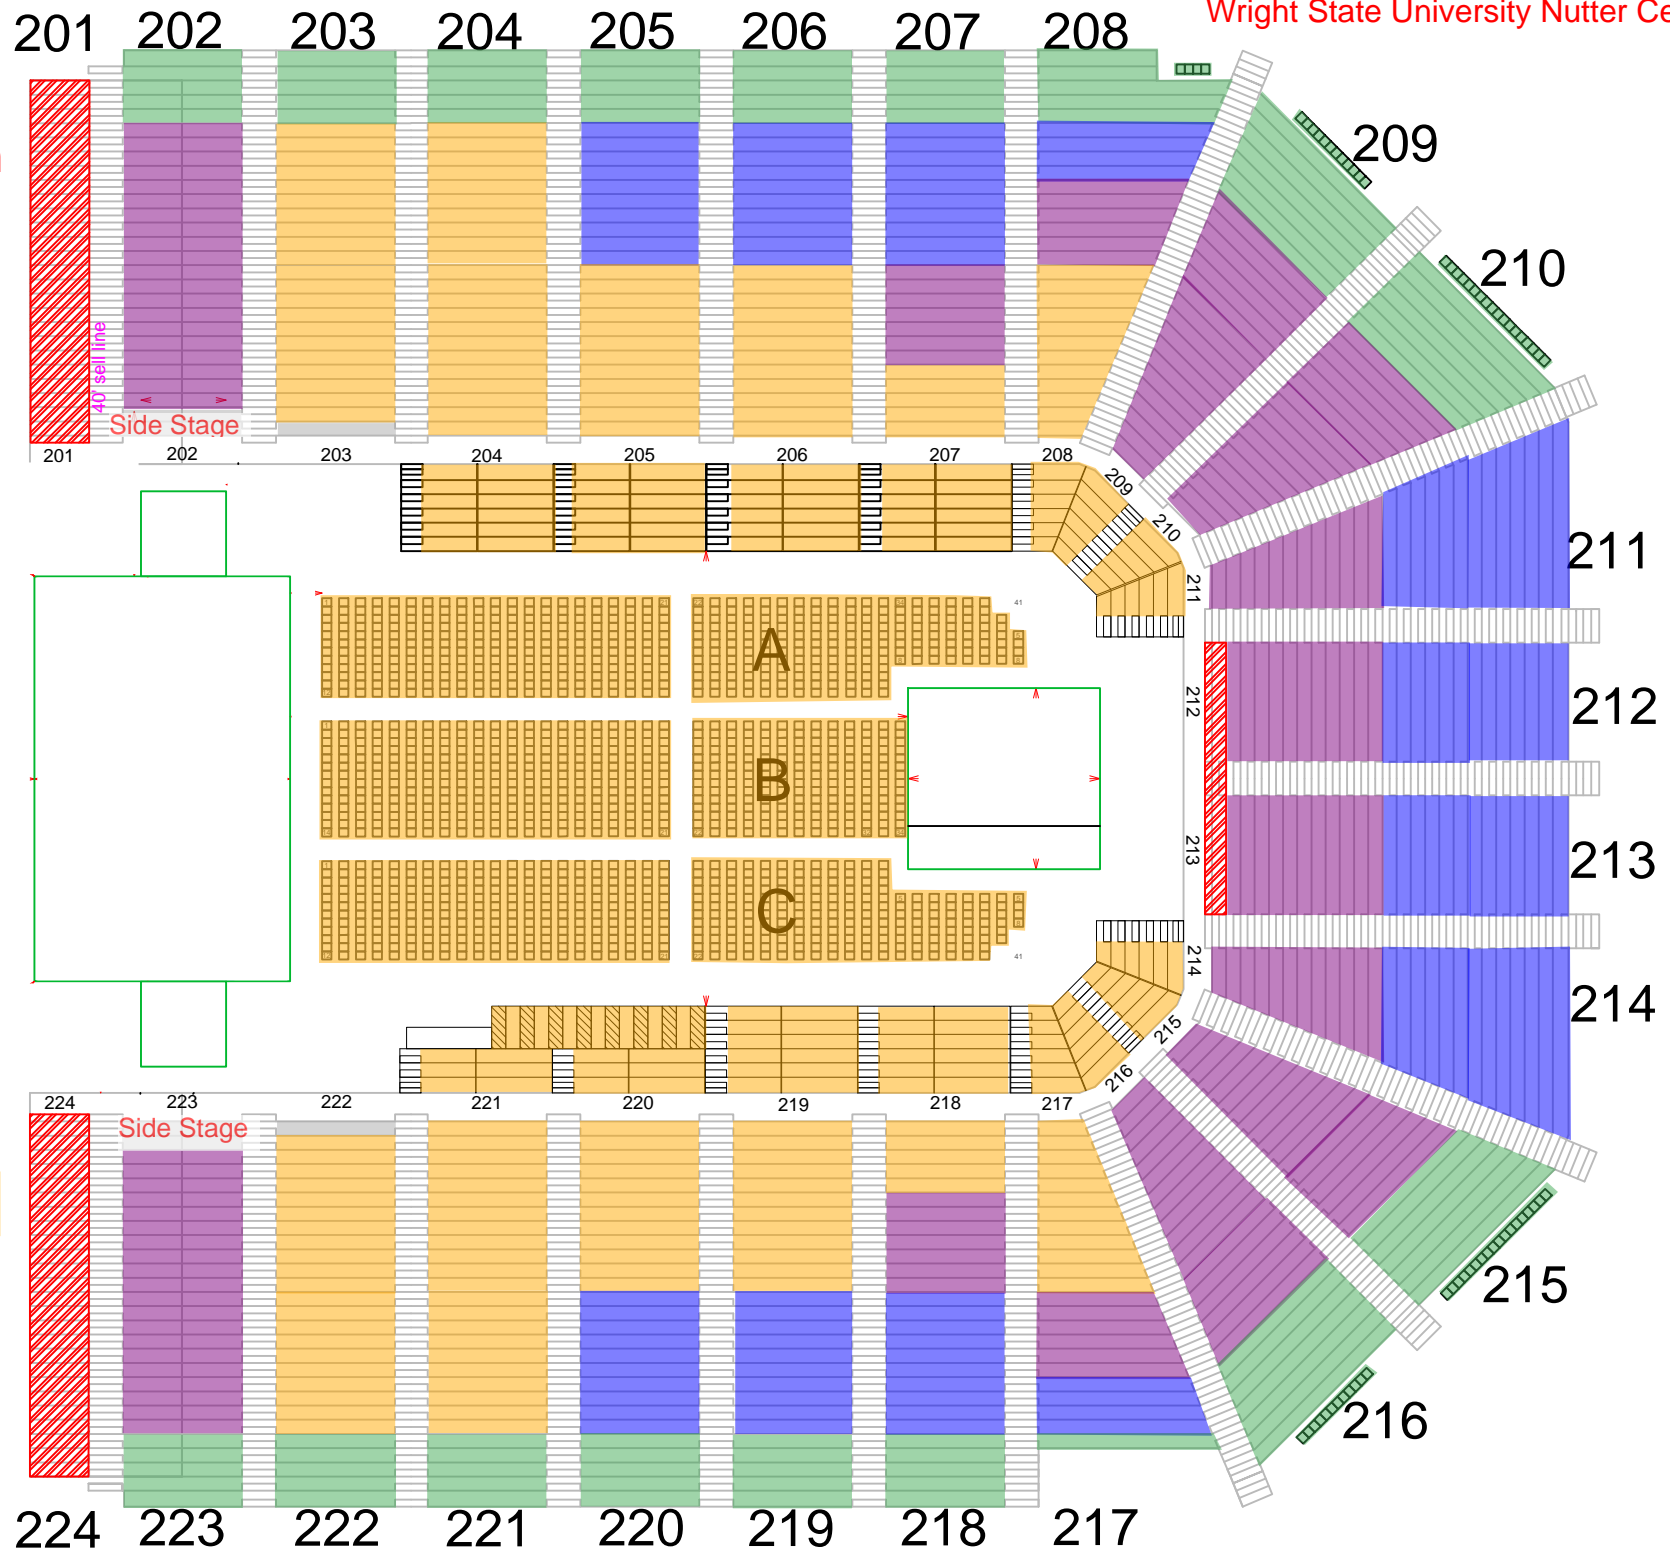

Trans-Siberian
Orchestra
Sat, Dec. 1, 2018
8:00pm

- P1 - \$79.50
- P2 - \$69.50
- P3 - \$54.00
- P4 - \$40.00