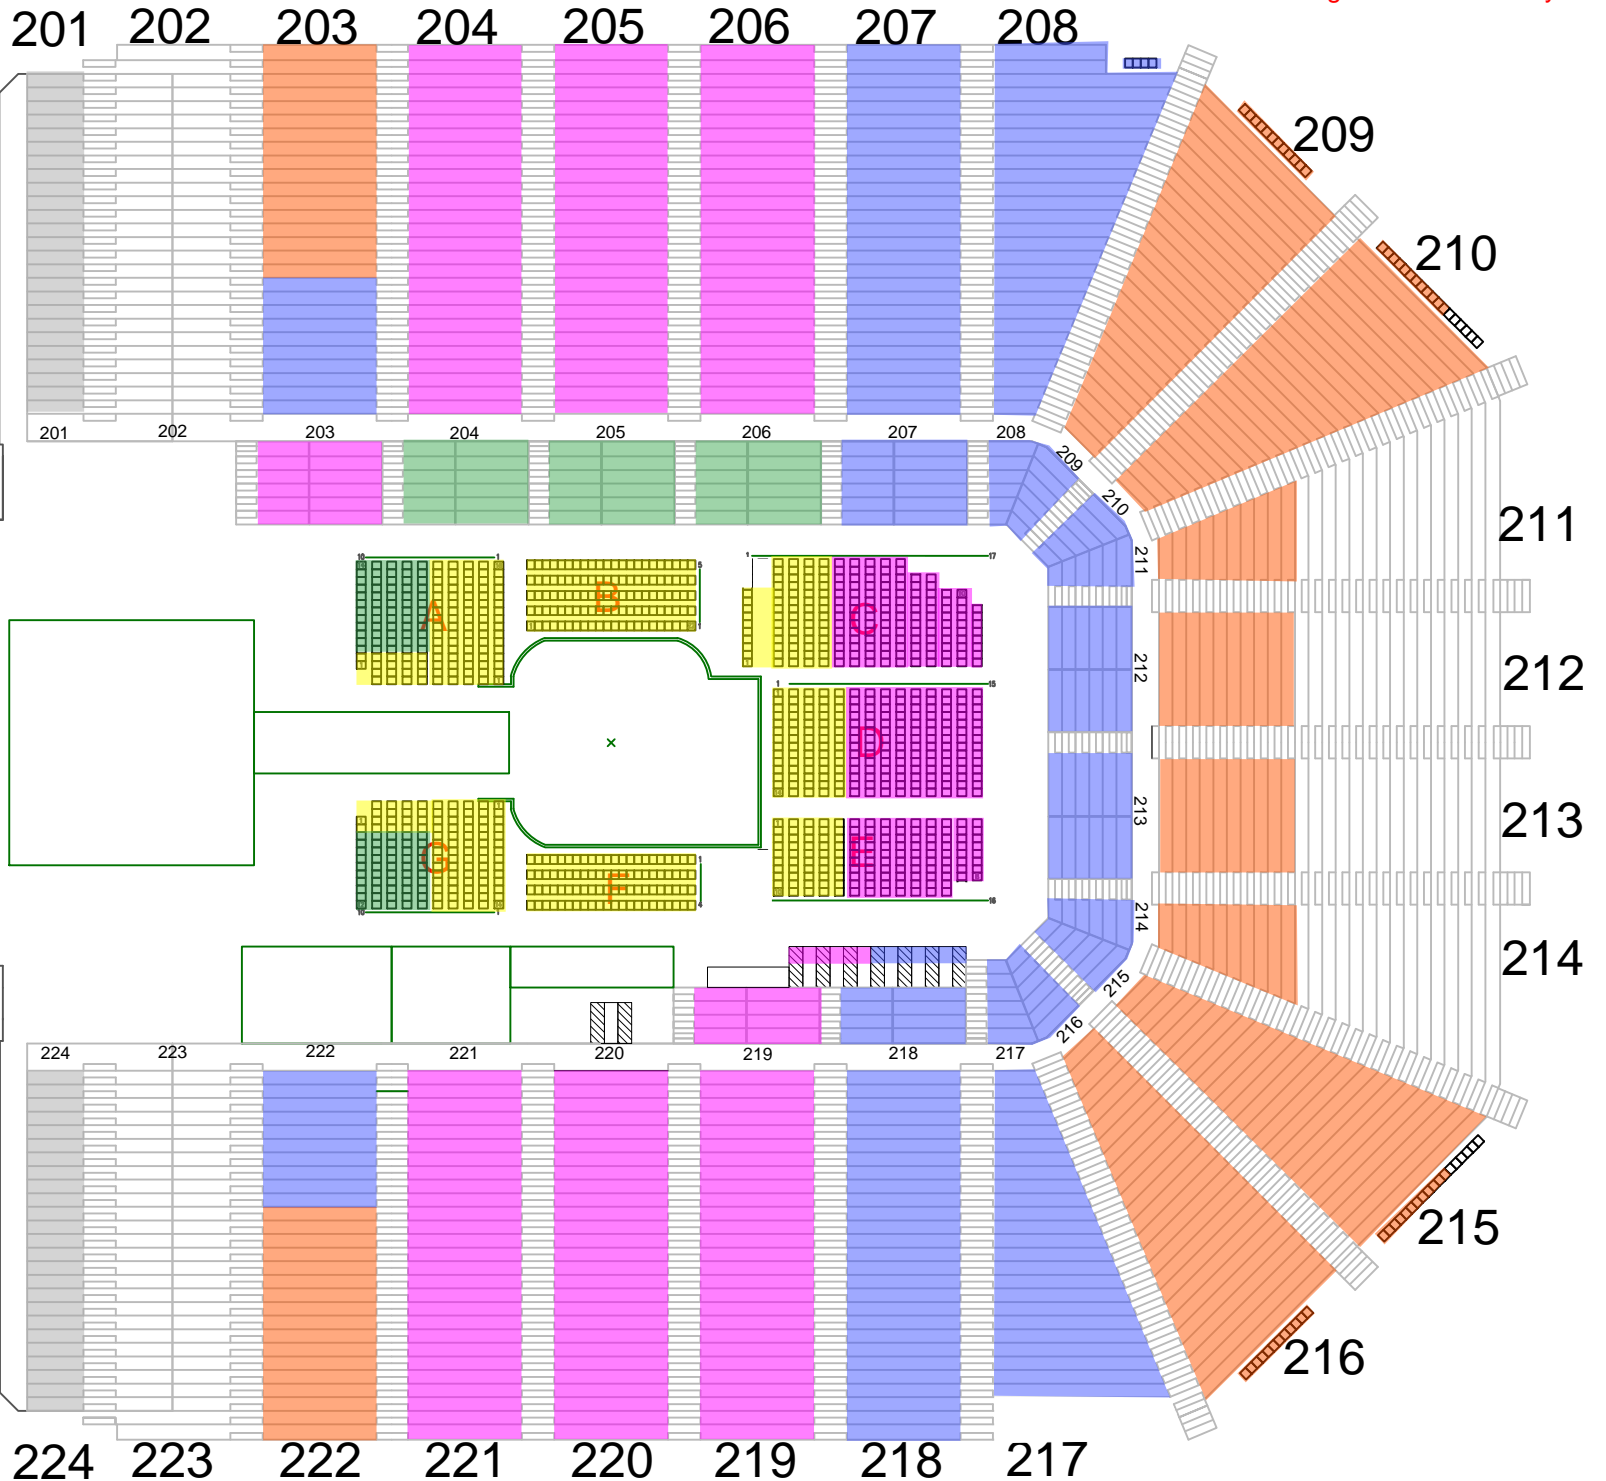

WWE
Smackdown
Tuesday,
March 12, 2019
@ 7:45pm

- P1 - \$108
- P2 - \$73
- P3 - \$58
- P4 - \$43
- P5 - \$33
- P6 - \$23