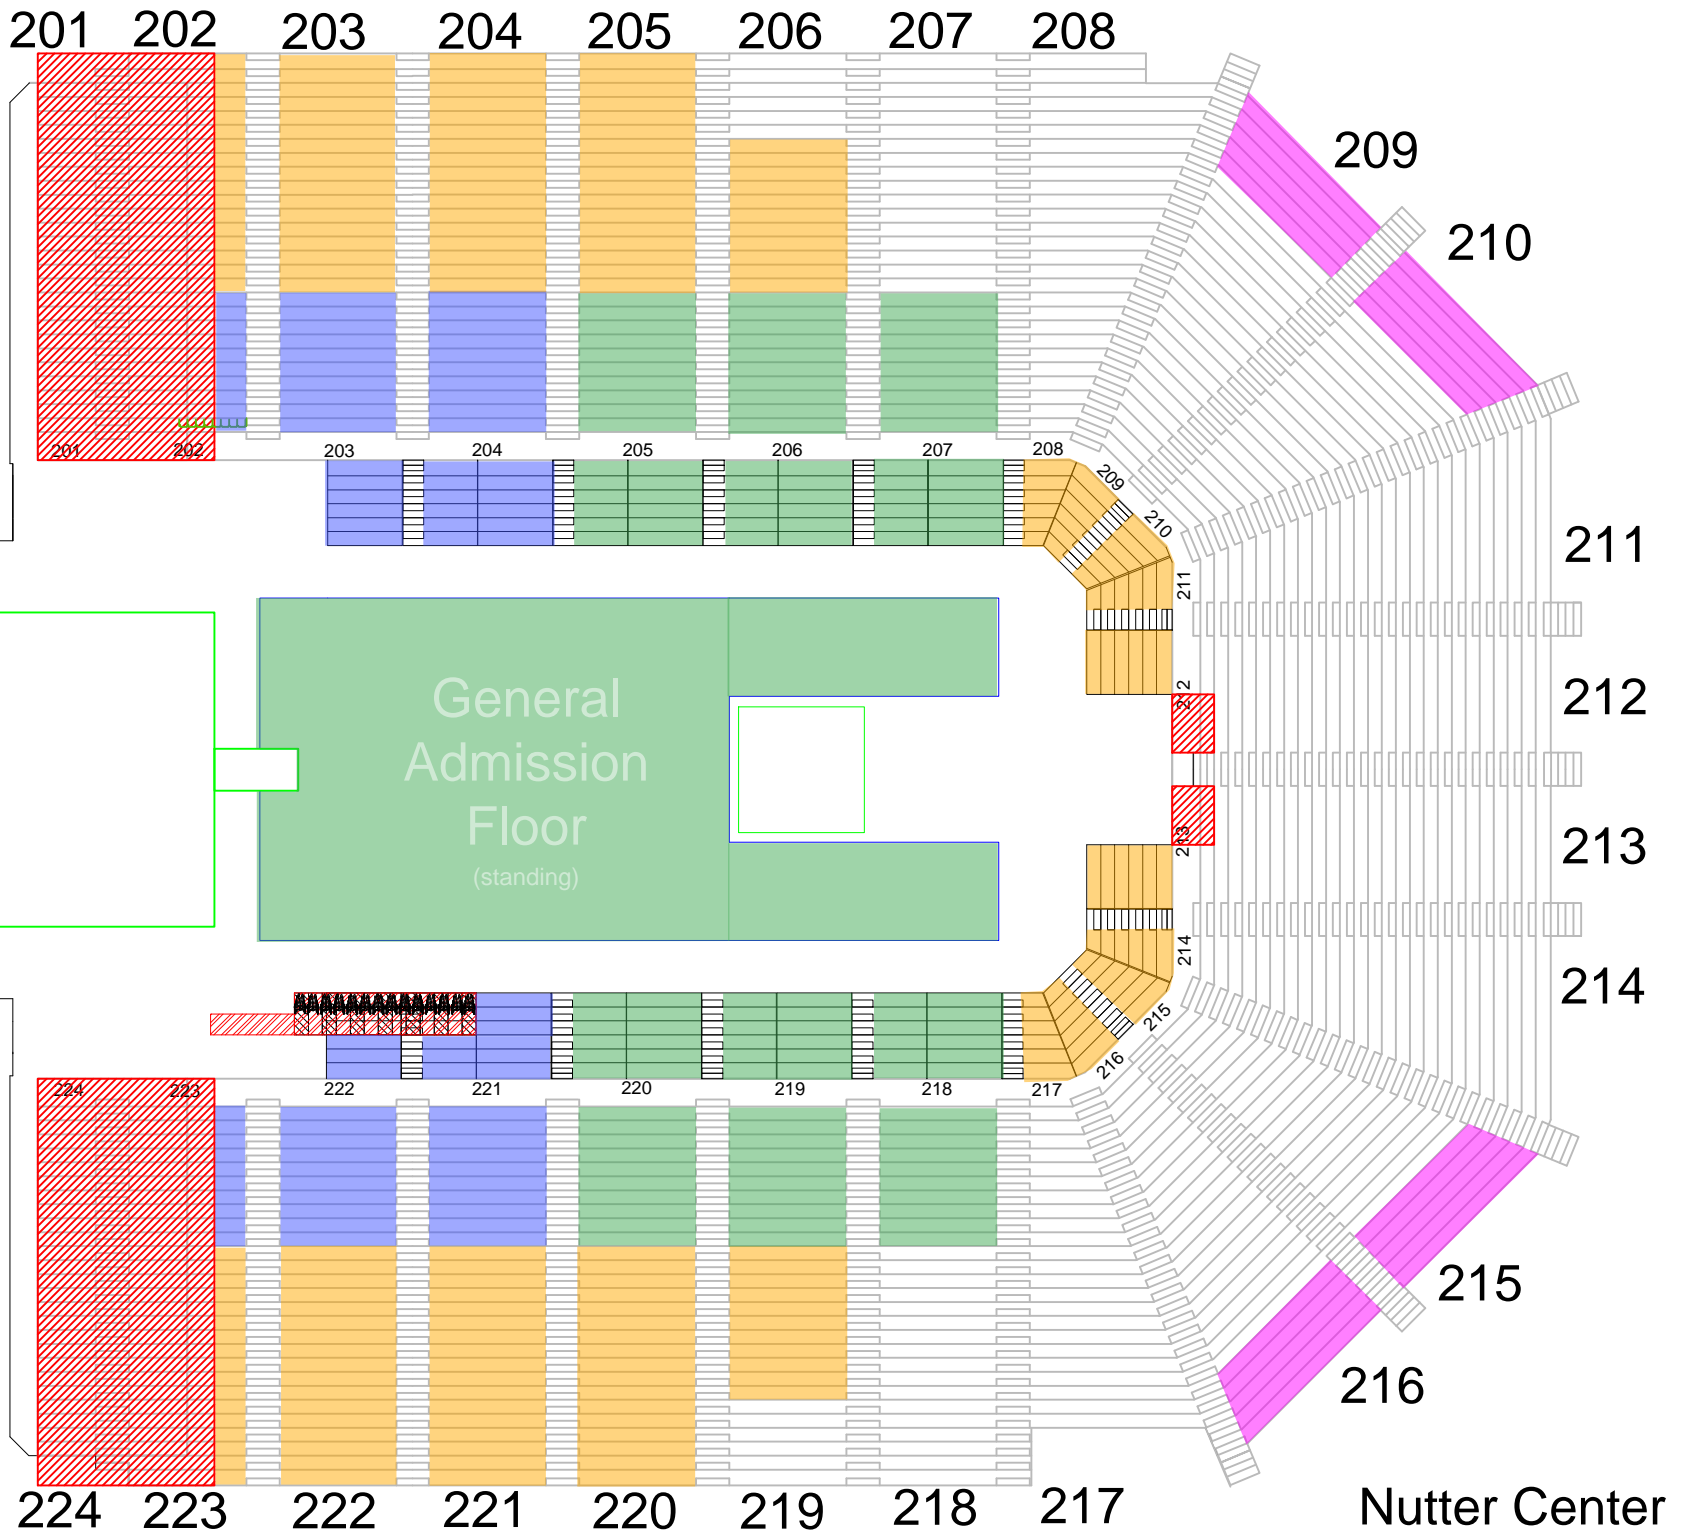

Shinedown
Tuesday,
Feb. 26, 2019
@ 7:00pm

P1 - \$78.50

P2 - \$63.00

P3 - \$53.00

P4 - \$43.00

P5 - \$33.00