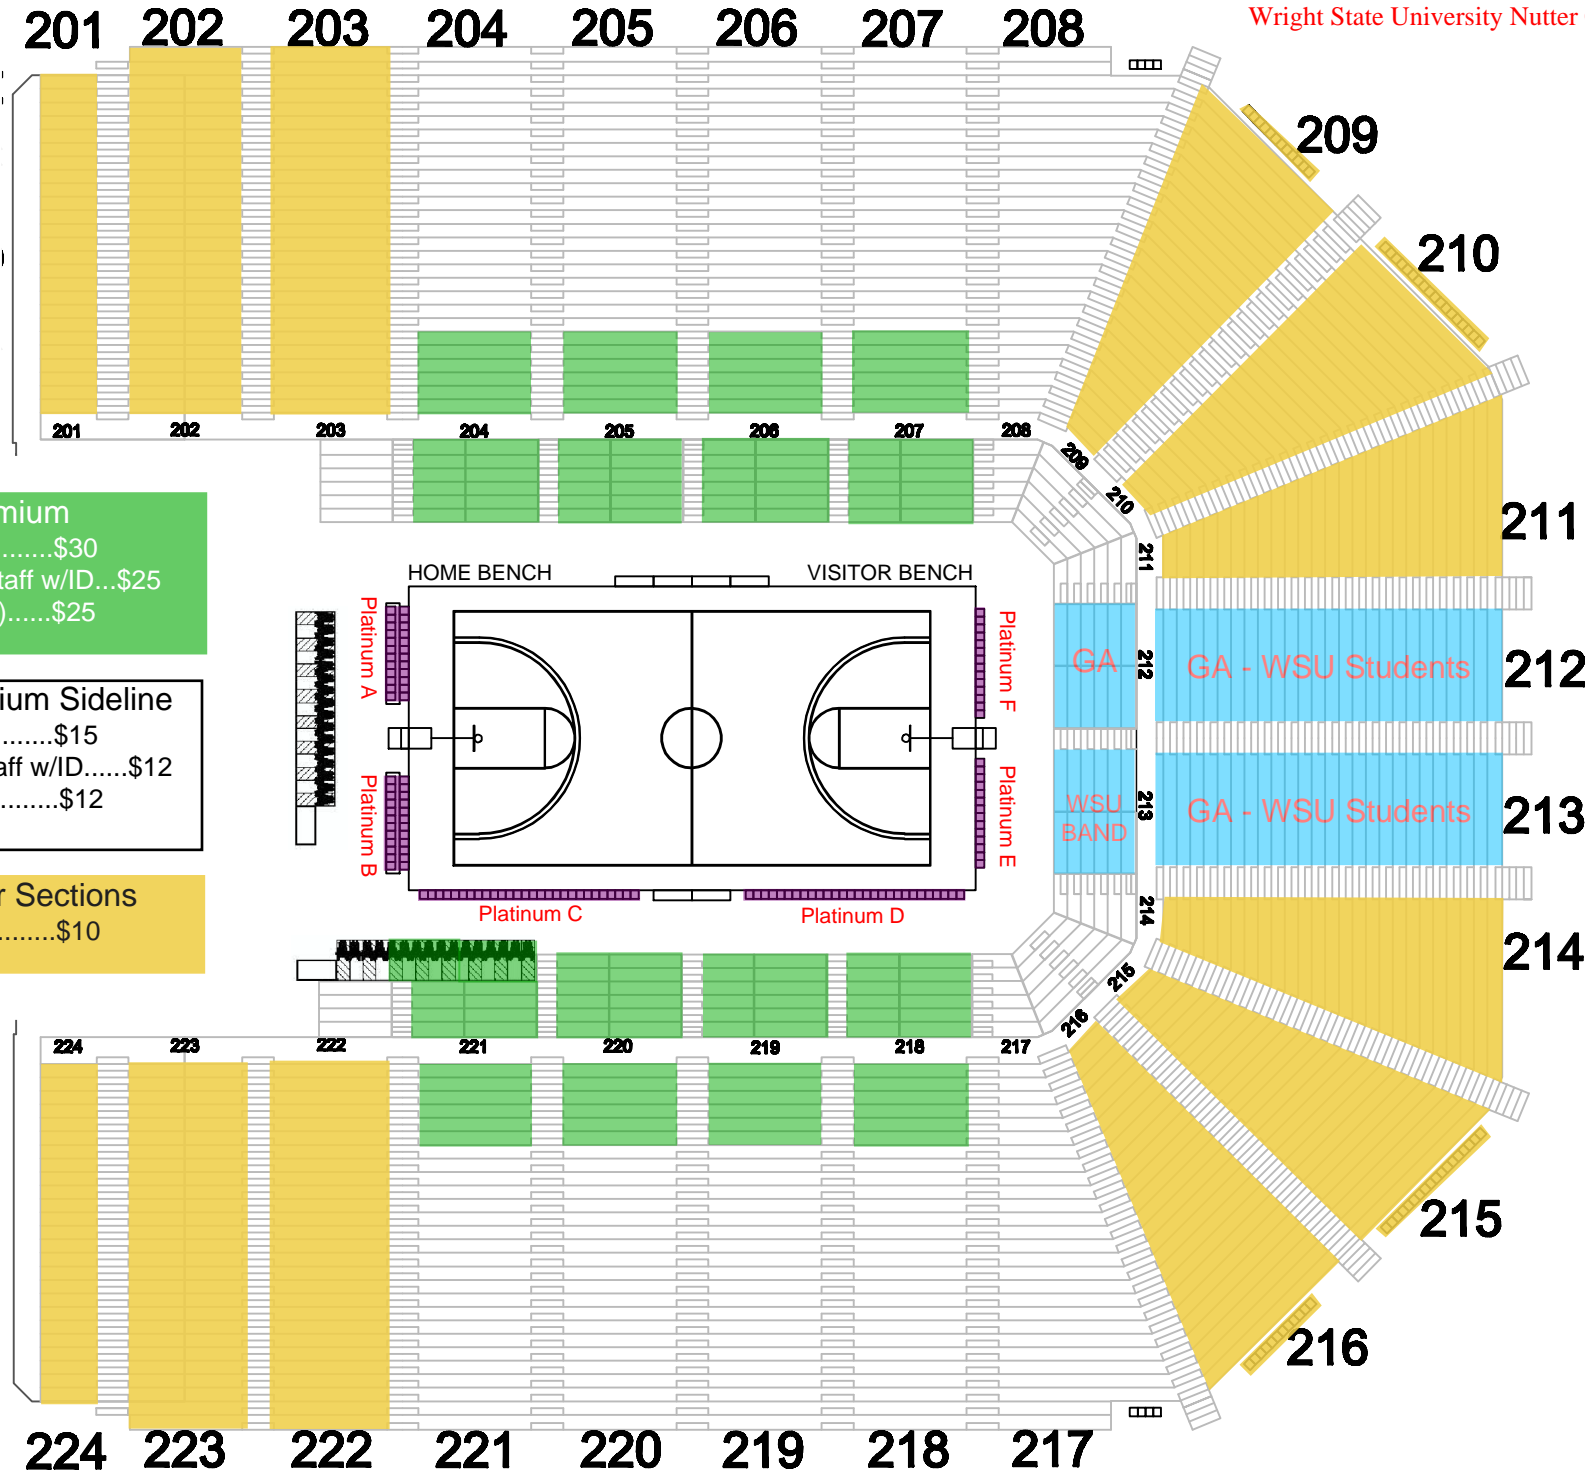

**2019-2020
WSU MEN
RAIDERS
BASKETBALL**

Wright State University Nutter Center

P1: Premium
 Adults (13+).....\$30
 Military/Faculty/Staff w/ID...\$25
 Youth (3-12).....\$25

P2: Non-Premium Sideline
 Adults (13+).....\$15
 Military/Faculty/Staff w/ID.....\$12
 Youth (3-12).....\$12

P3: Corner Sections
 Ages 3+.....\$10