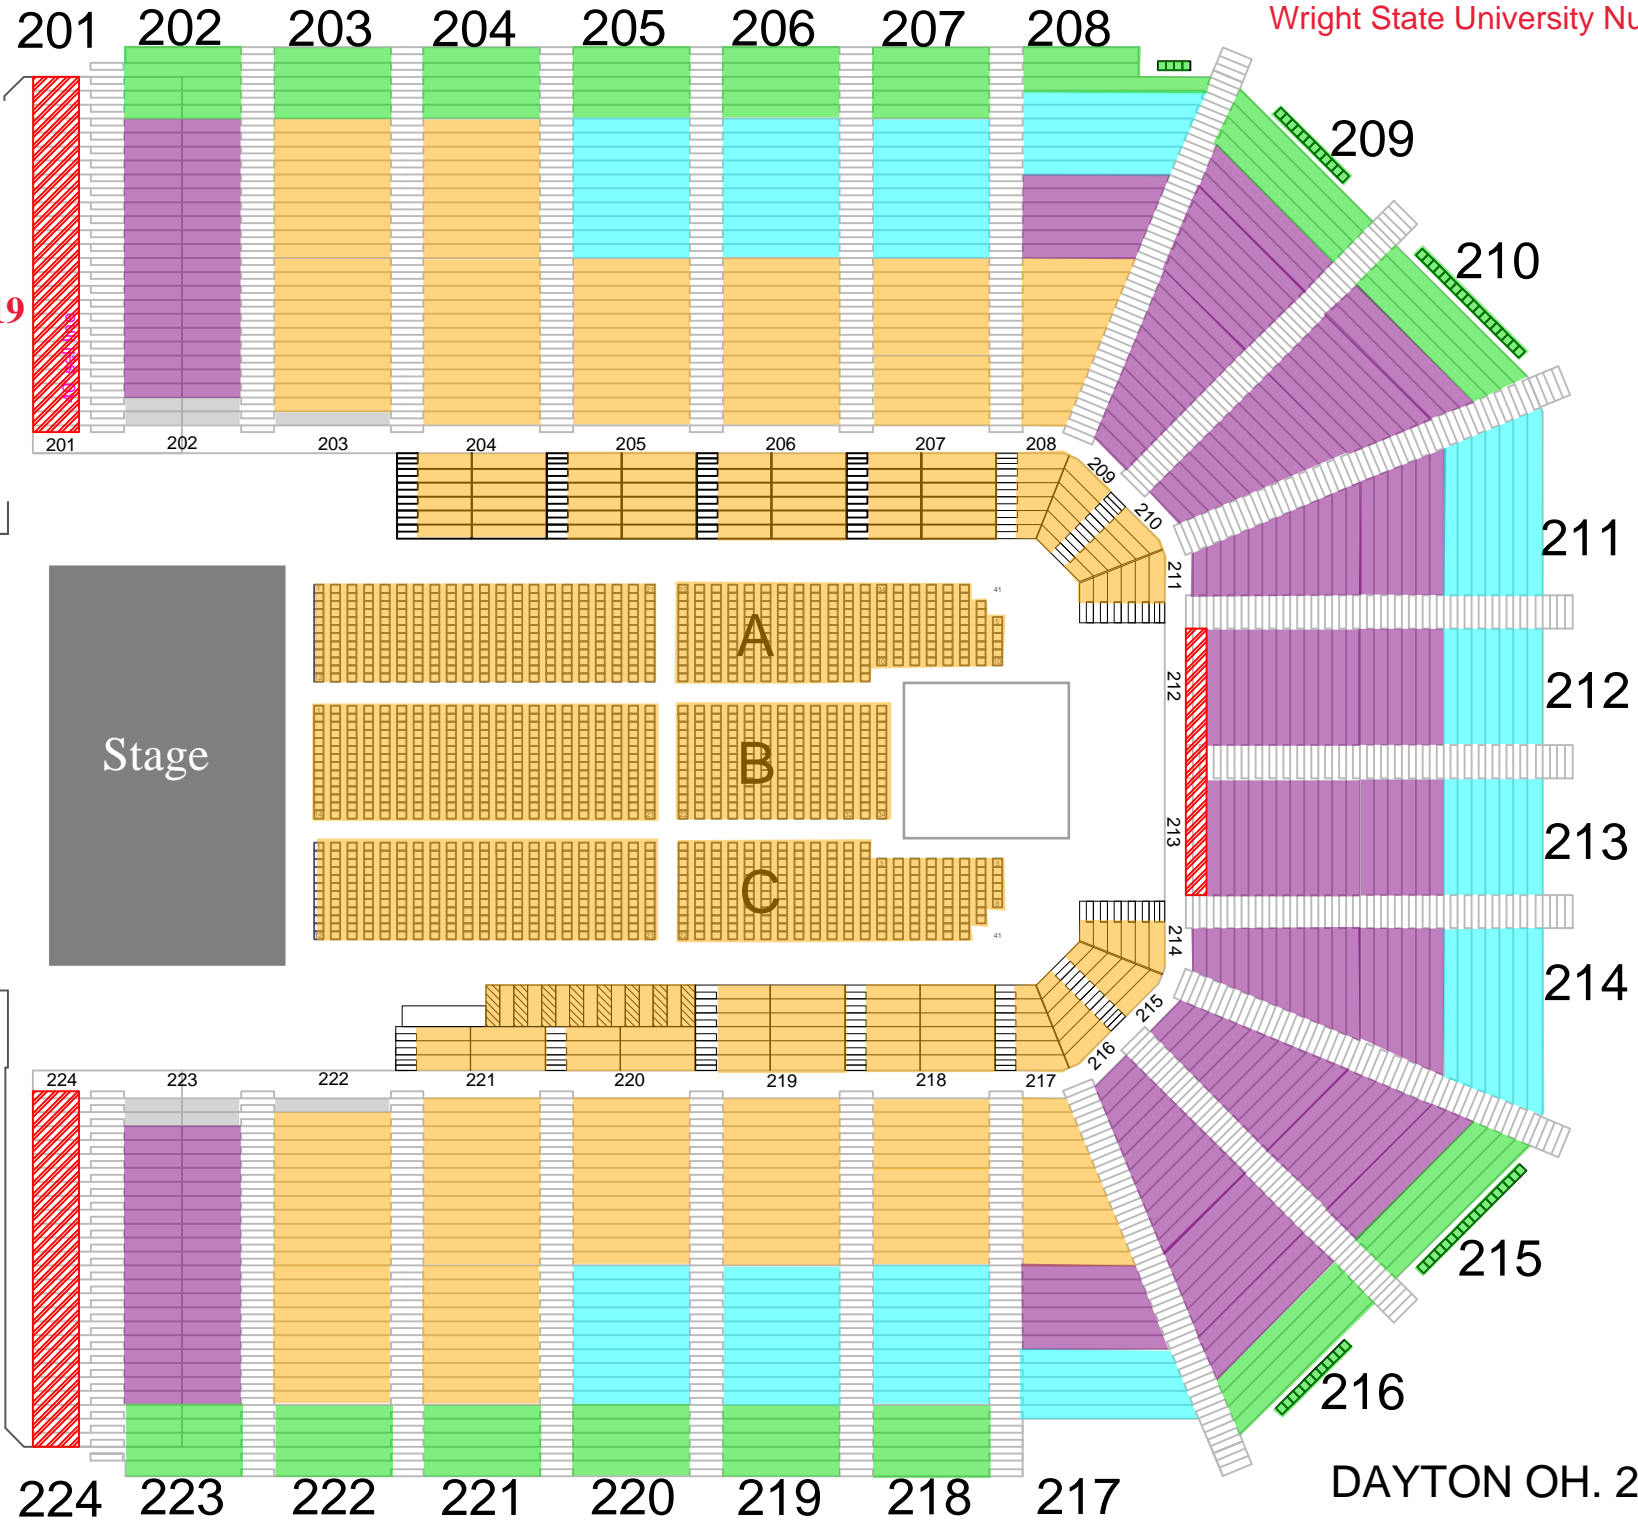

Trans-Siberian Orchestra
Sat, Nov 30, 2019
8:00pm

- P1 - \$79.50
- P2 - \$69.50
- P3 - \$59.50
- P4 - \$49.50