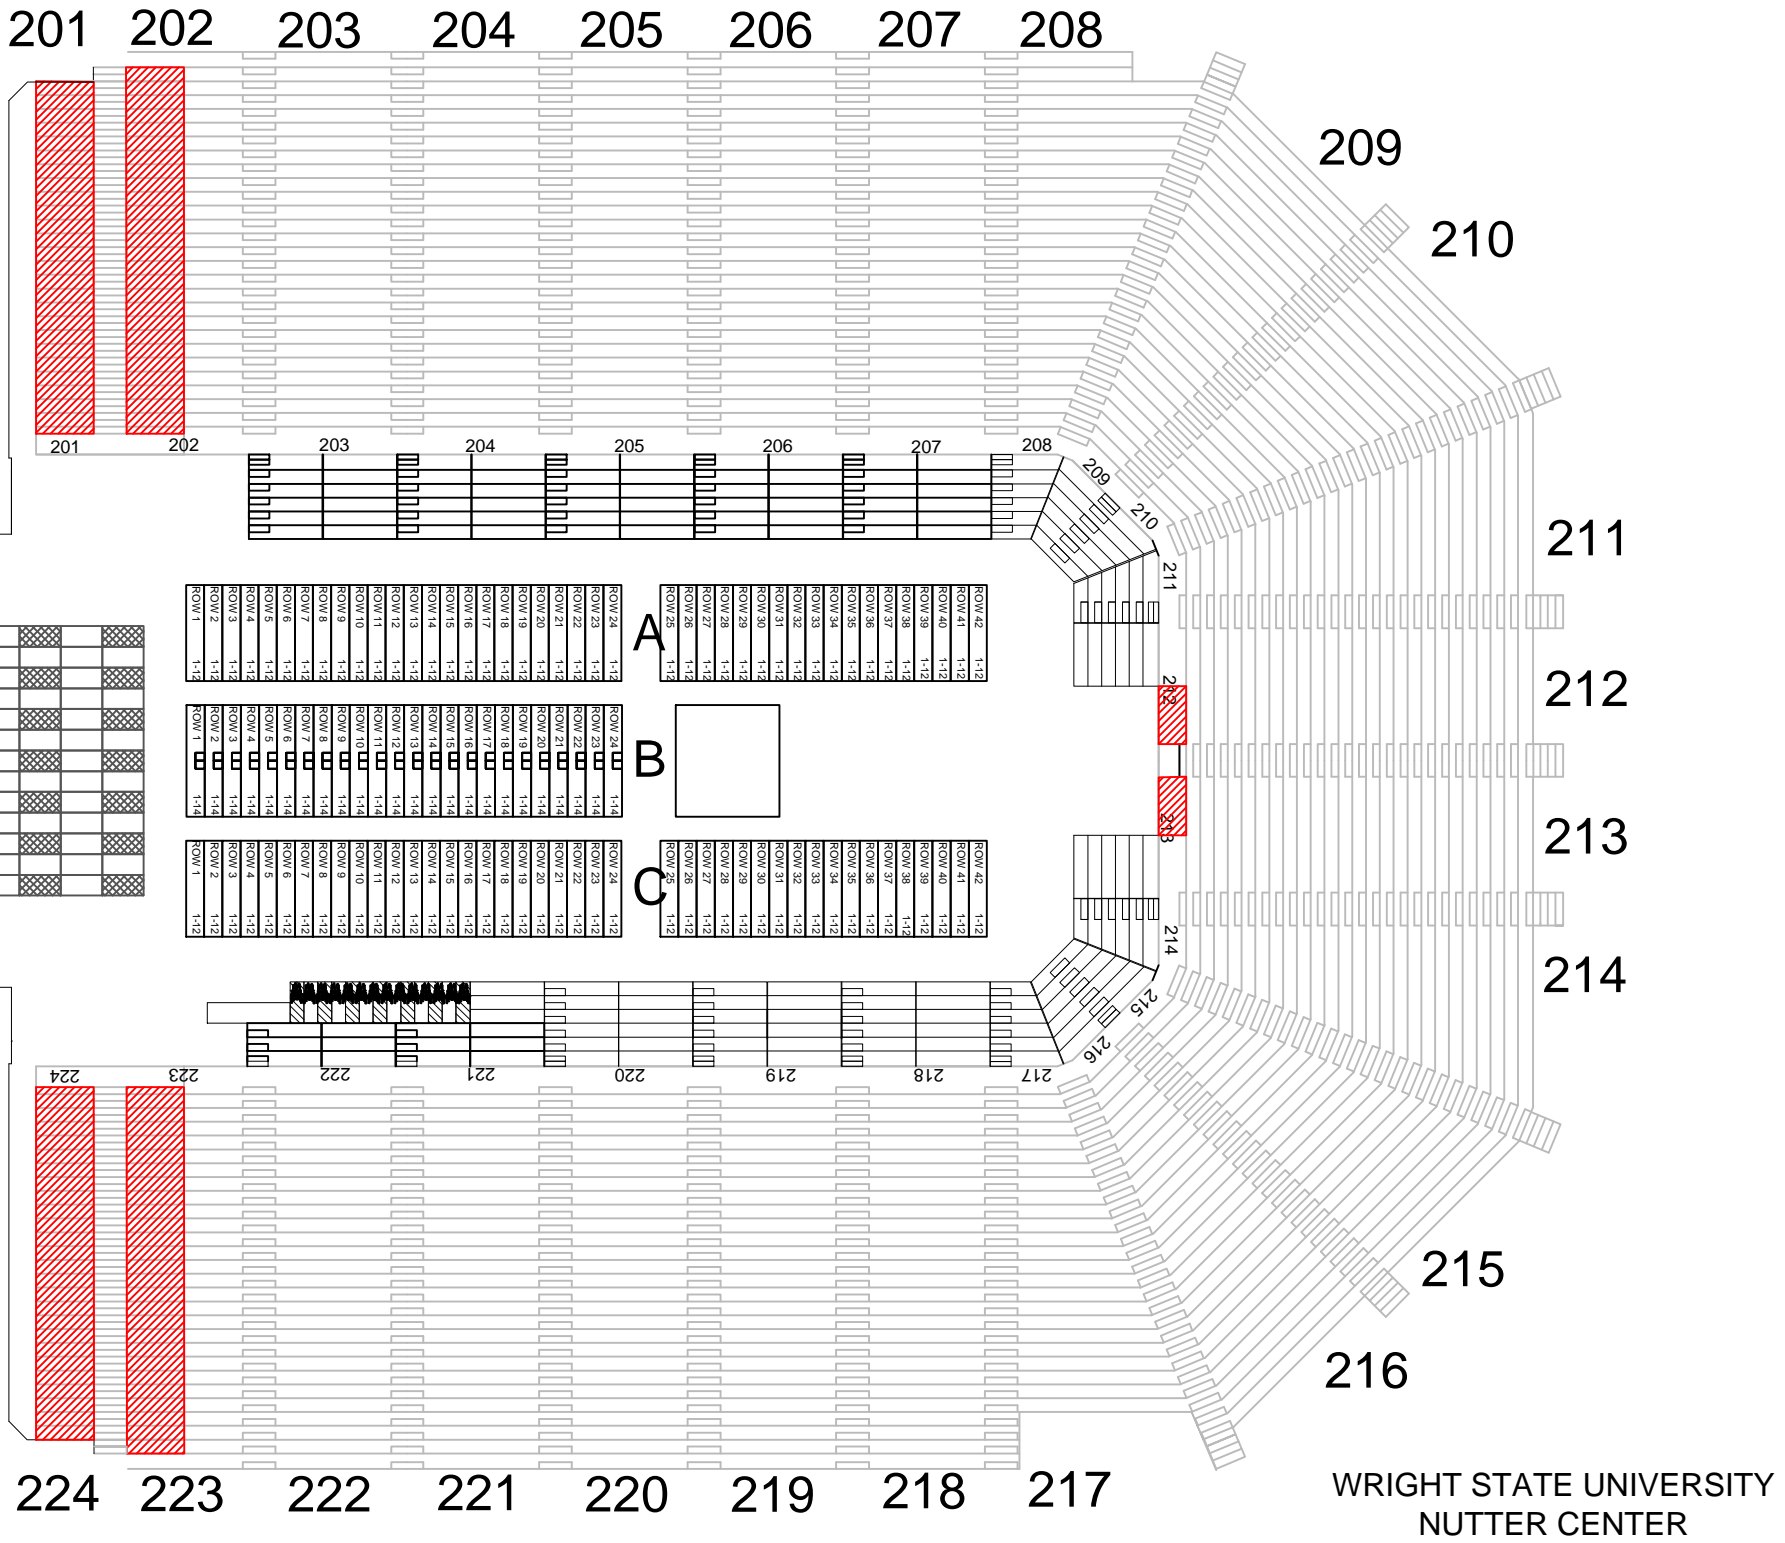

IMPRACTICAL JOKERS

Friday,
January 10, 2020
@ 7:30pm

\$52.50

**Ages 16+
Suggested**
**Parental Guidance
Advised**

WRIGHT STATE UNIVERSITY
NUTTER CENTER