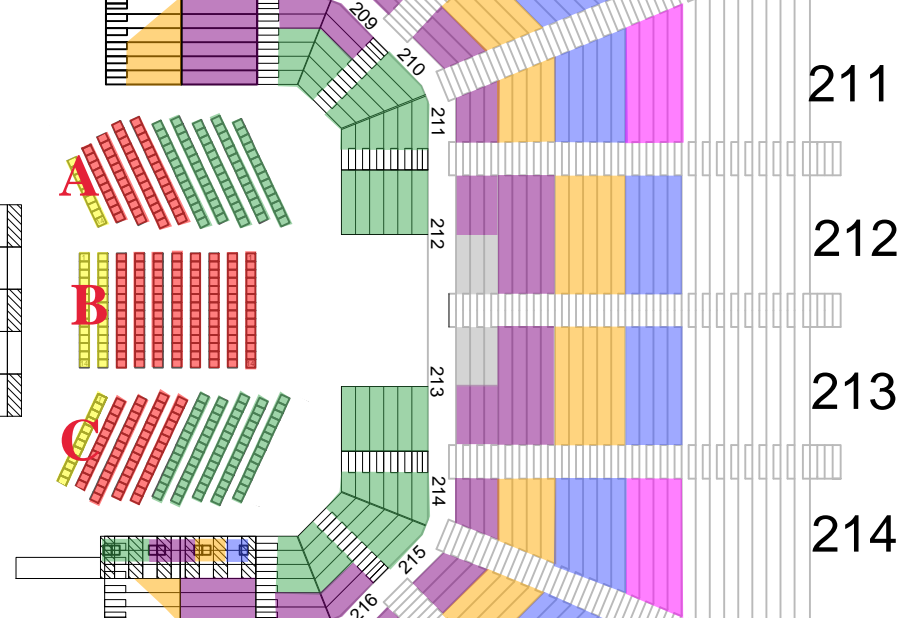

Trolls Live!
Tues, Mar 8 @ 6pm
Wed, Mar 9 @ 6pm

Ages 1 & Over need a
 ticket for entry

- P1
- P2
- P3
- P4
- P5
- P6
- P7

Ticket prices are subject to demand and can change at any time.