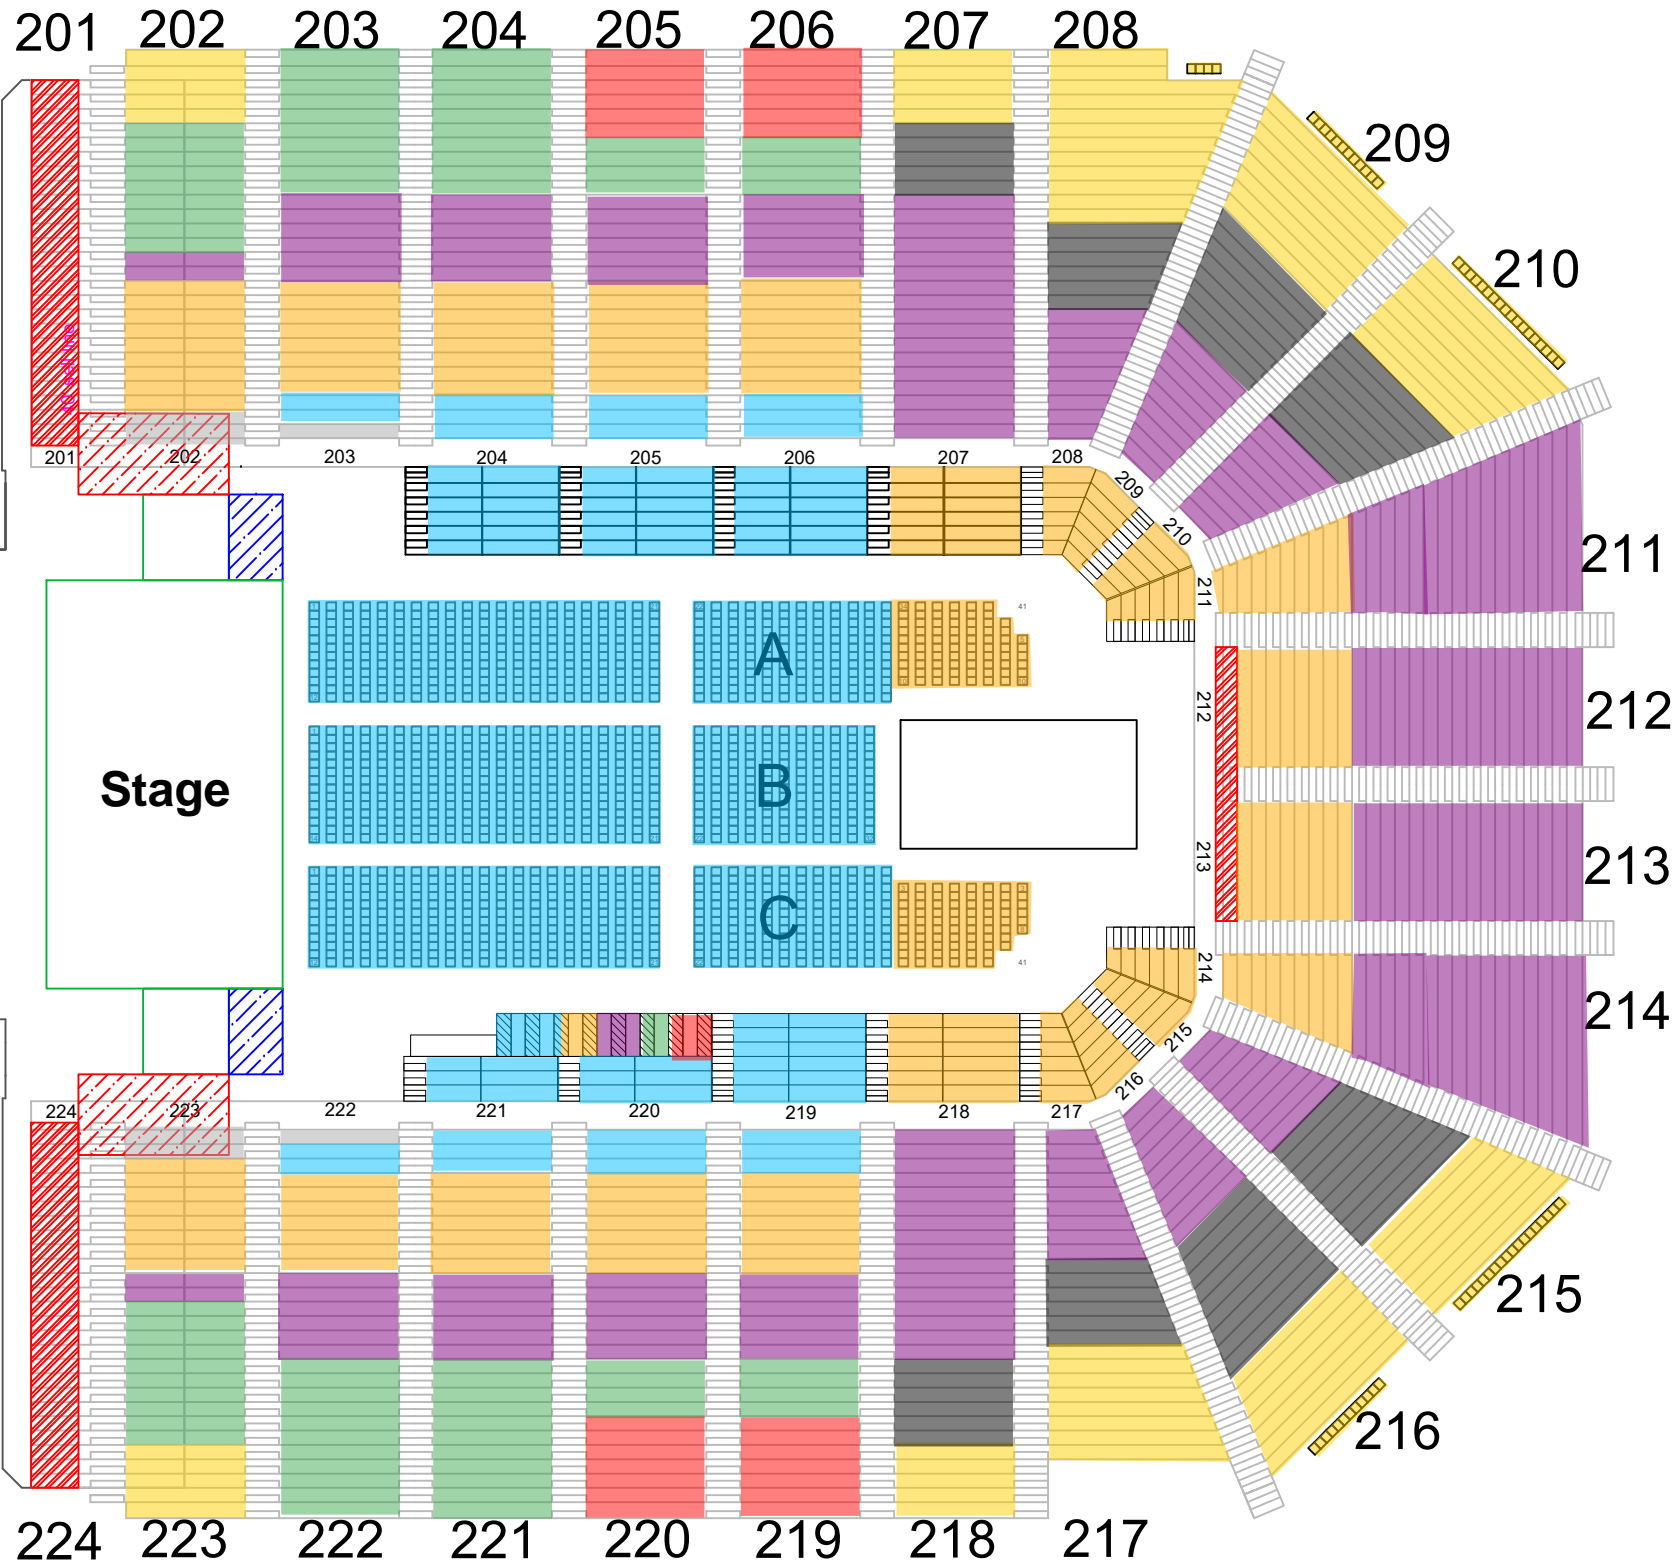

Trans-Siberian
Orchestra
Sat, Dec 3, 2022
3:00pm

- P1 - \$112.50
- P2 - \$102.50
- P3 - \$92.50
- P4 - \$82.50
- P5 - \$62.50
- P6 - \$52.50
- P7 - \$32.00