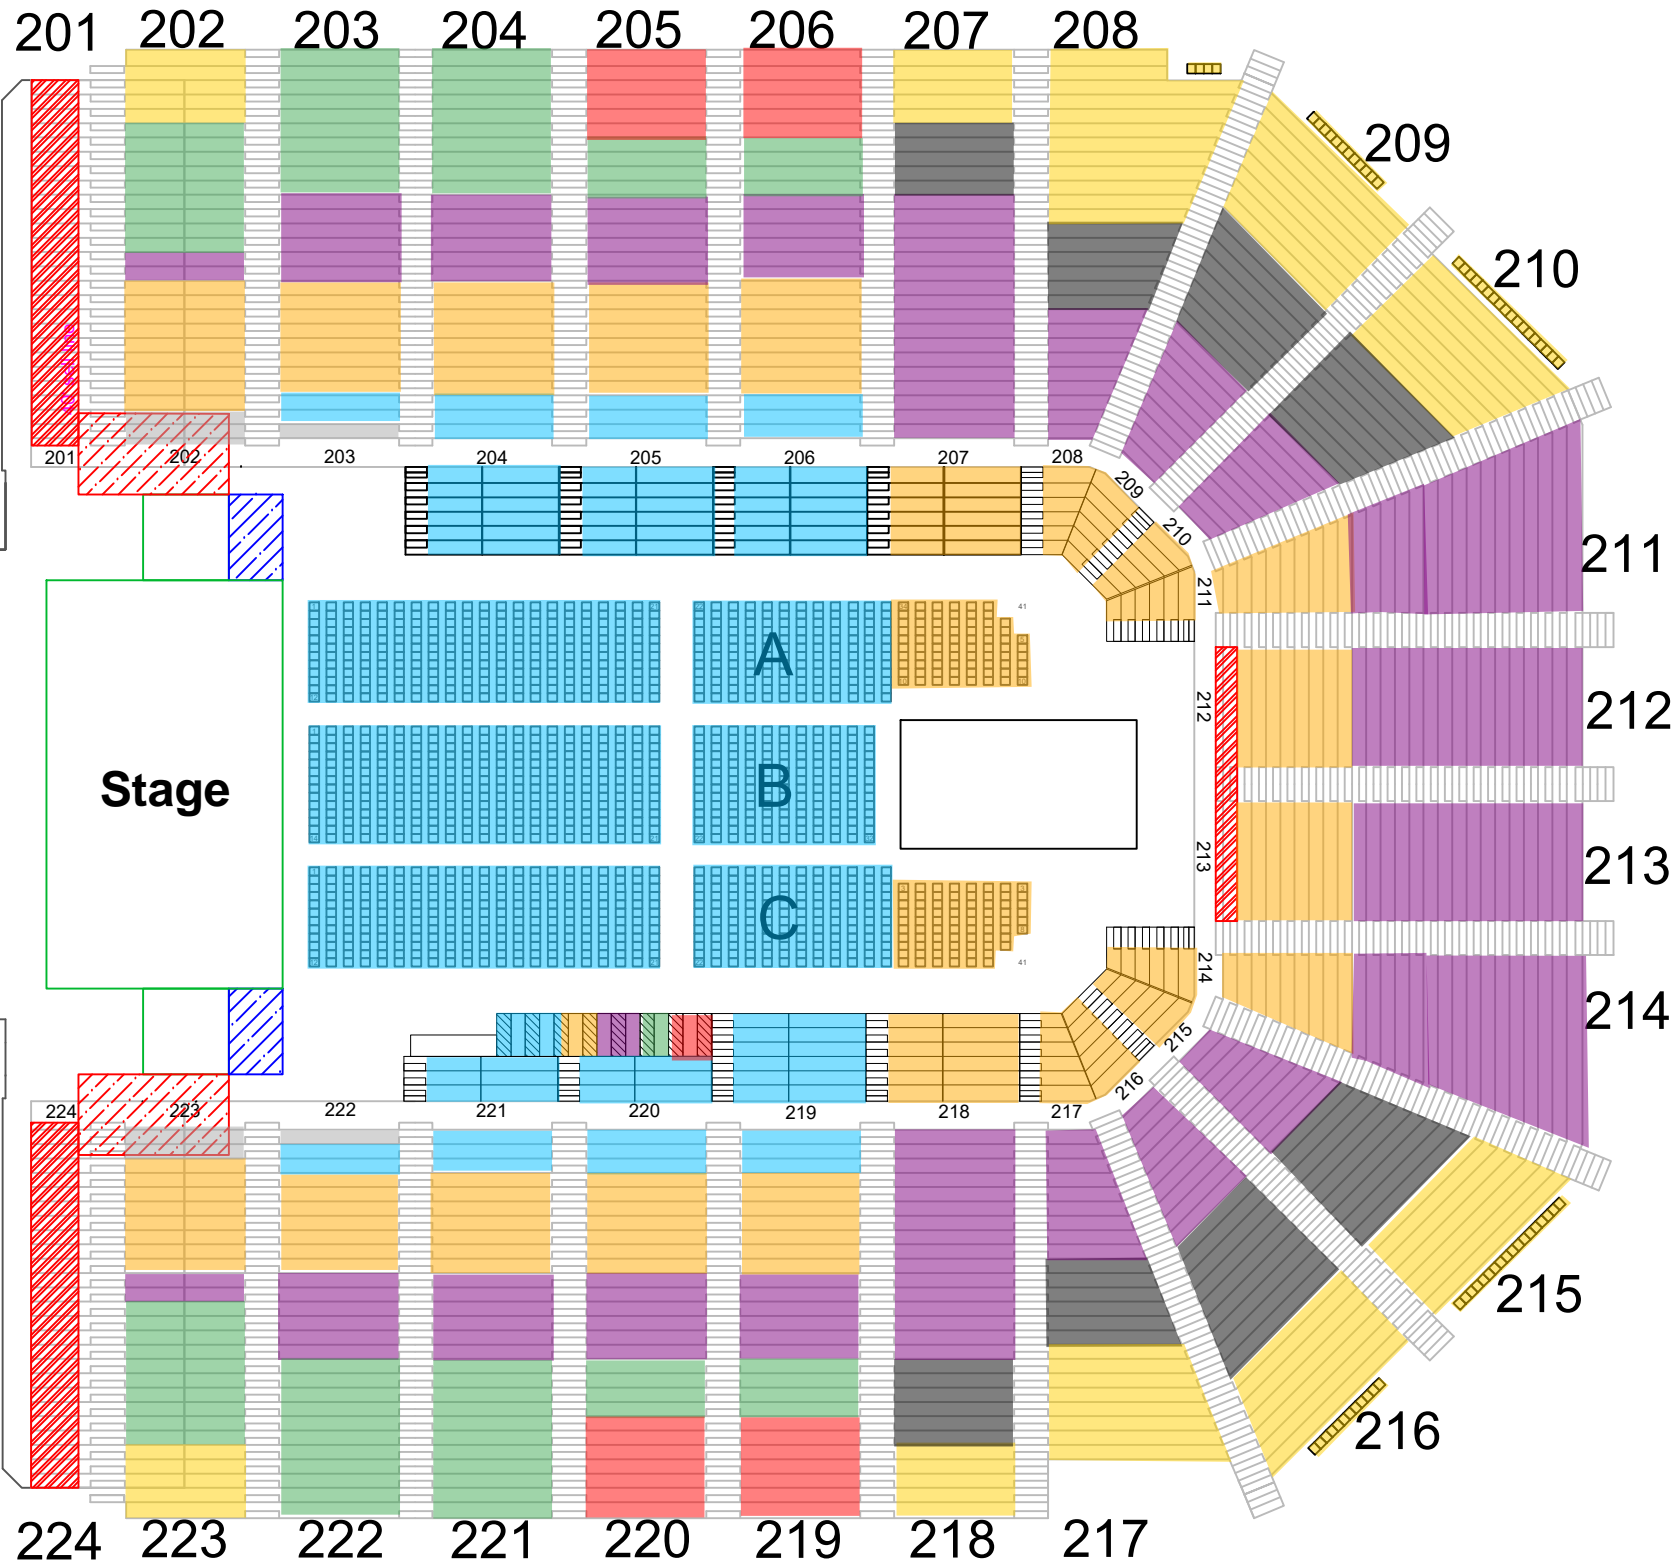

Trans-Siberian
Orchestra
Sat, Dec 3, 2022
8:00pm

- P1 - \$112.50
- P2 - \$102.50
- P3 - \$92.50
- P4 - \$82.50
- P5 - \$62.50
- P6 - \$52.50
- P7 - \$32.00